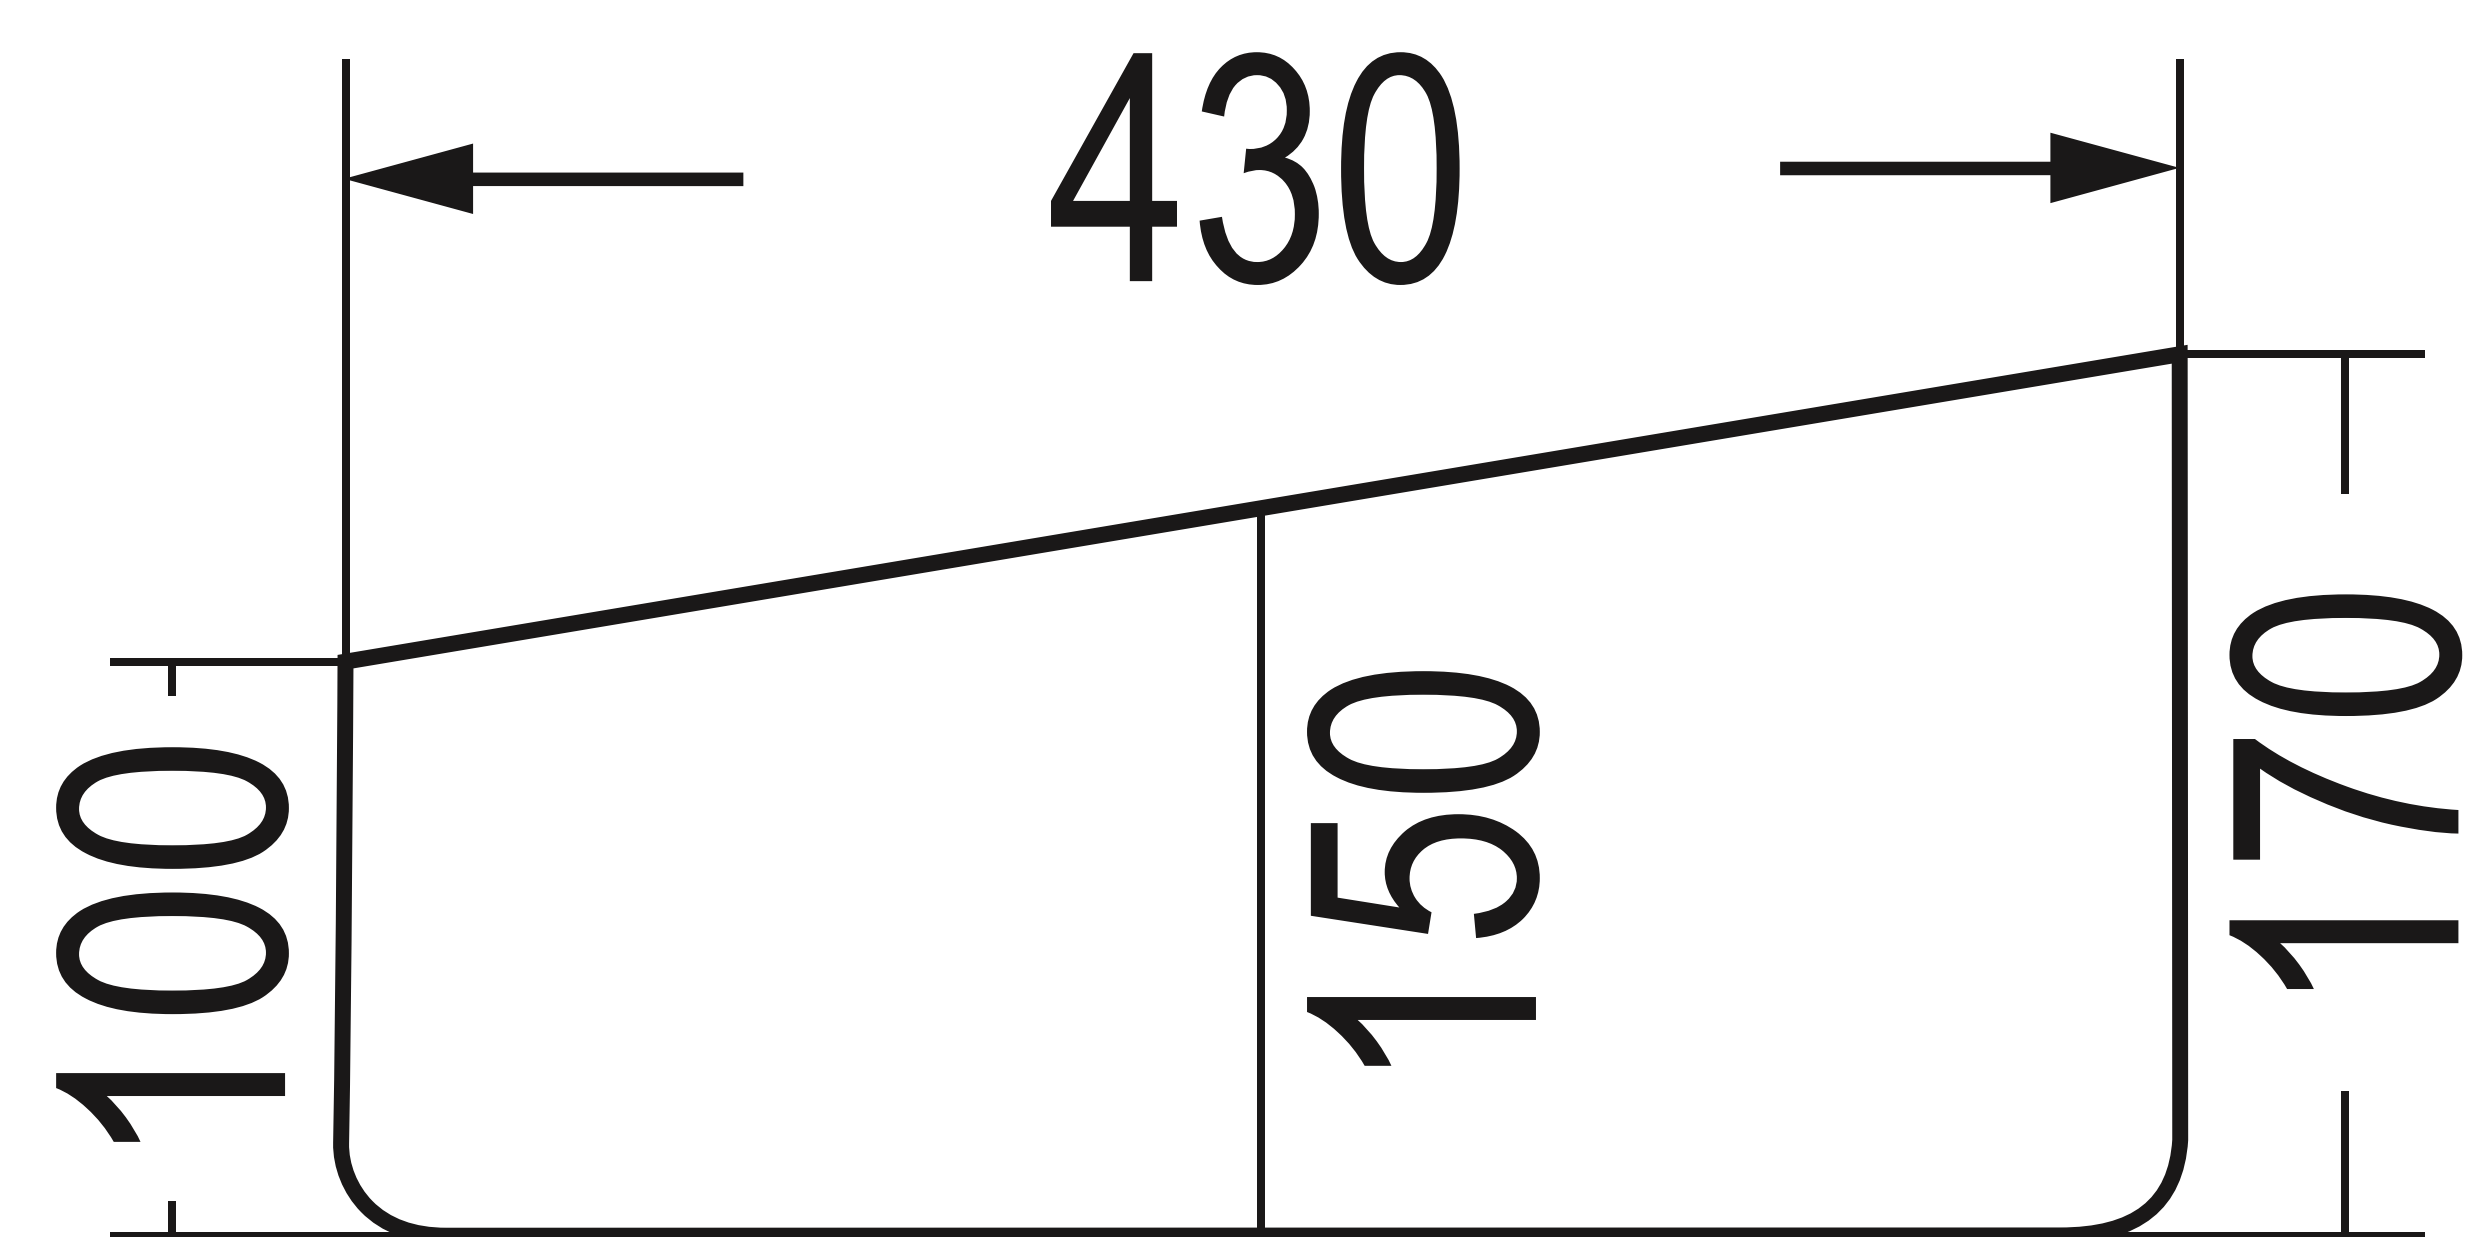

Whit Onyx Stone Basin - Crypton Bianca

Product Code : 9215

Technical Drawing

All dimension are in **mm**