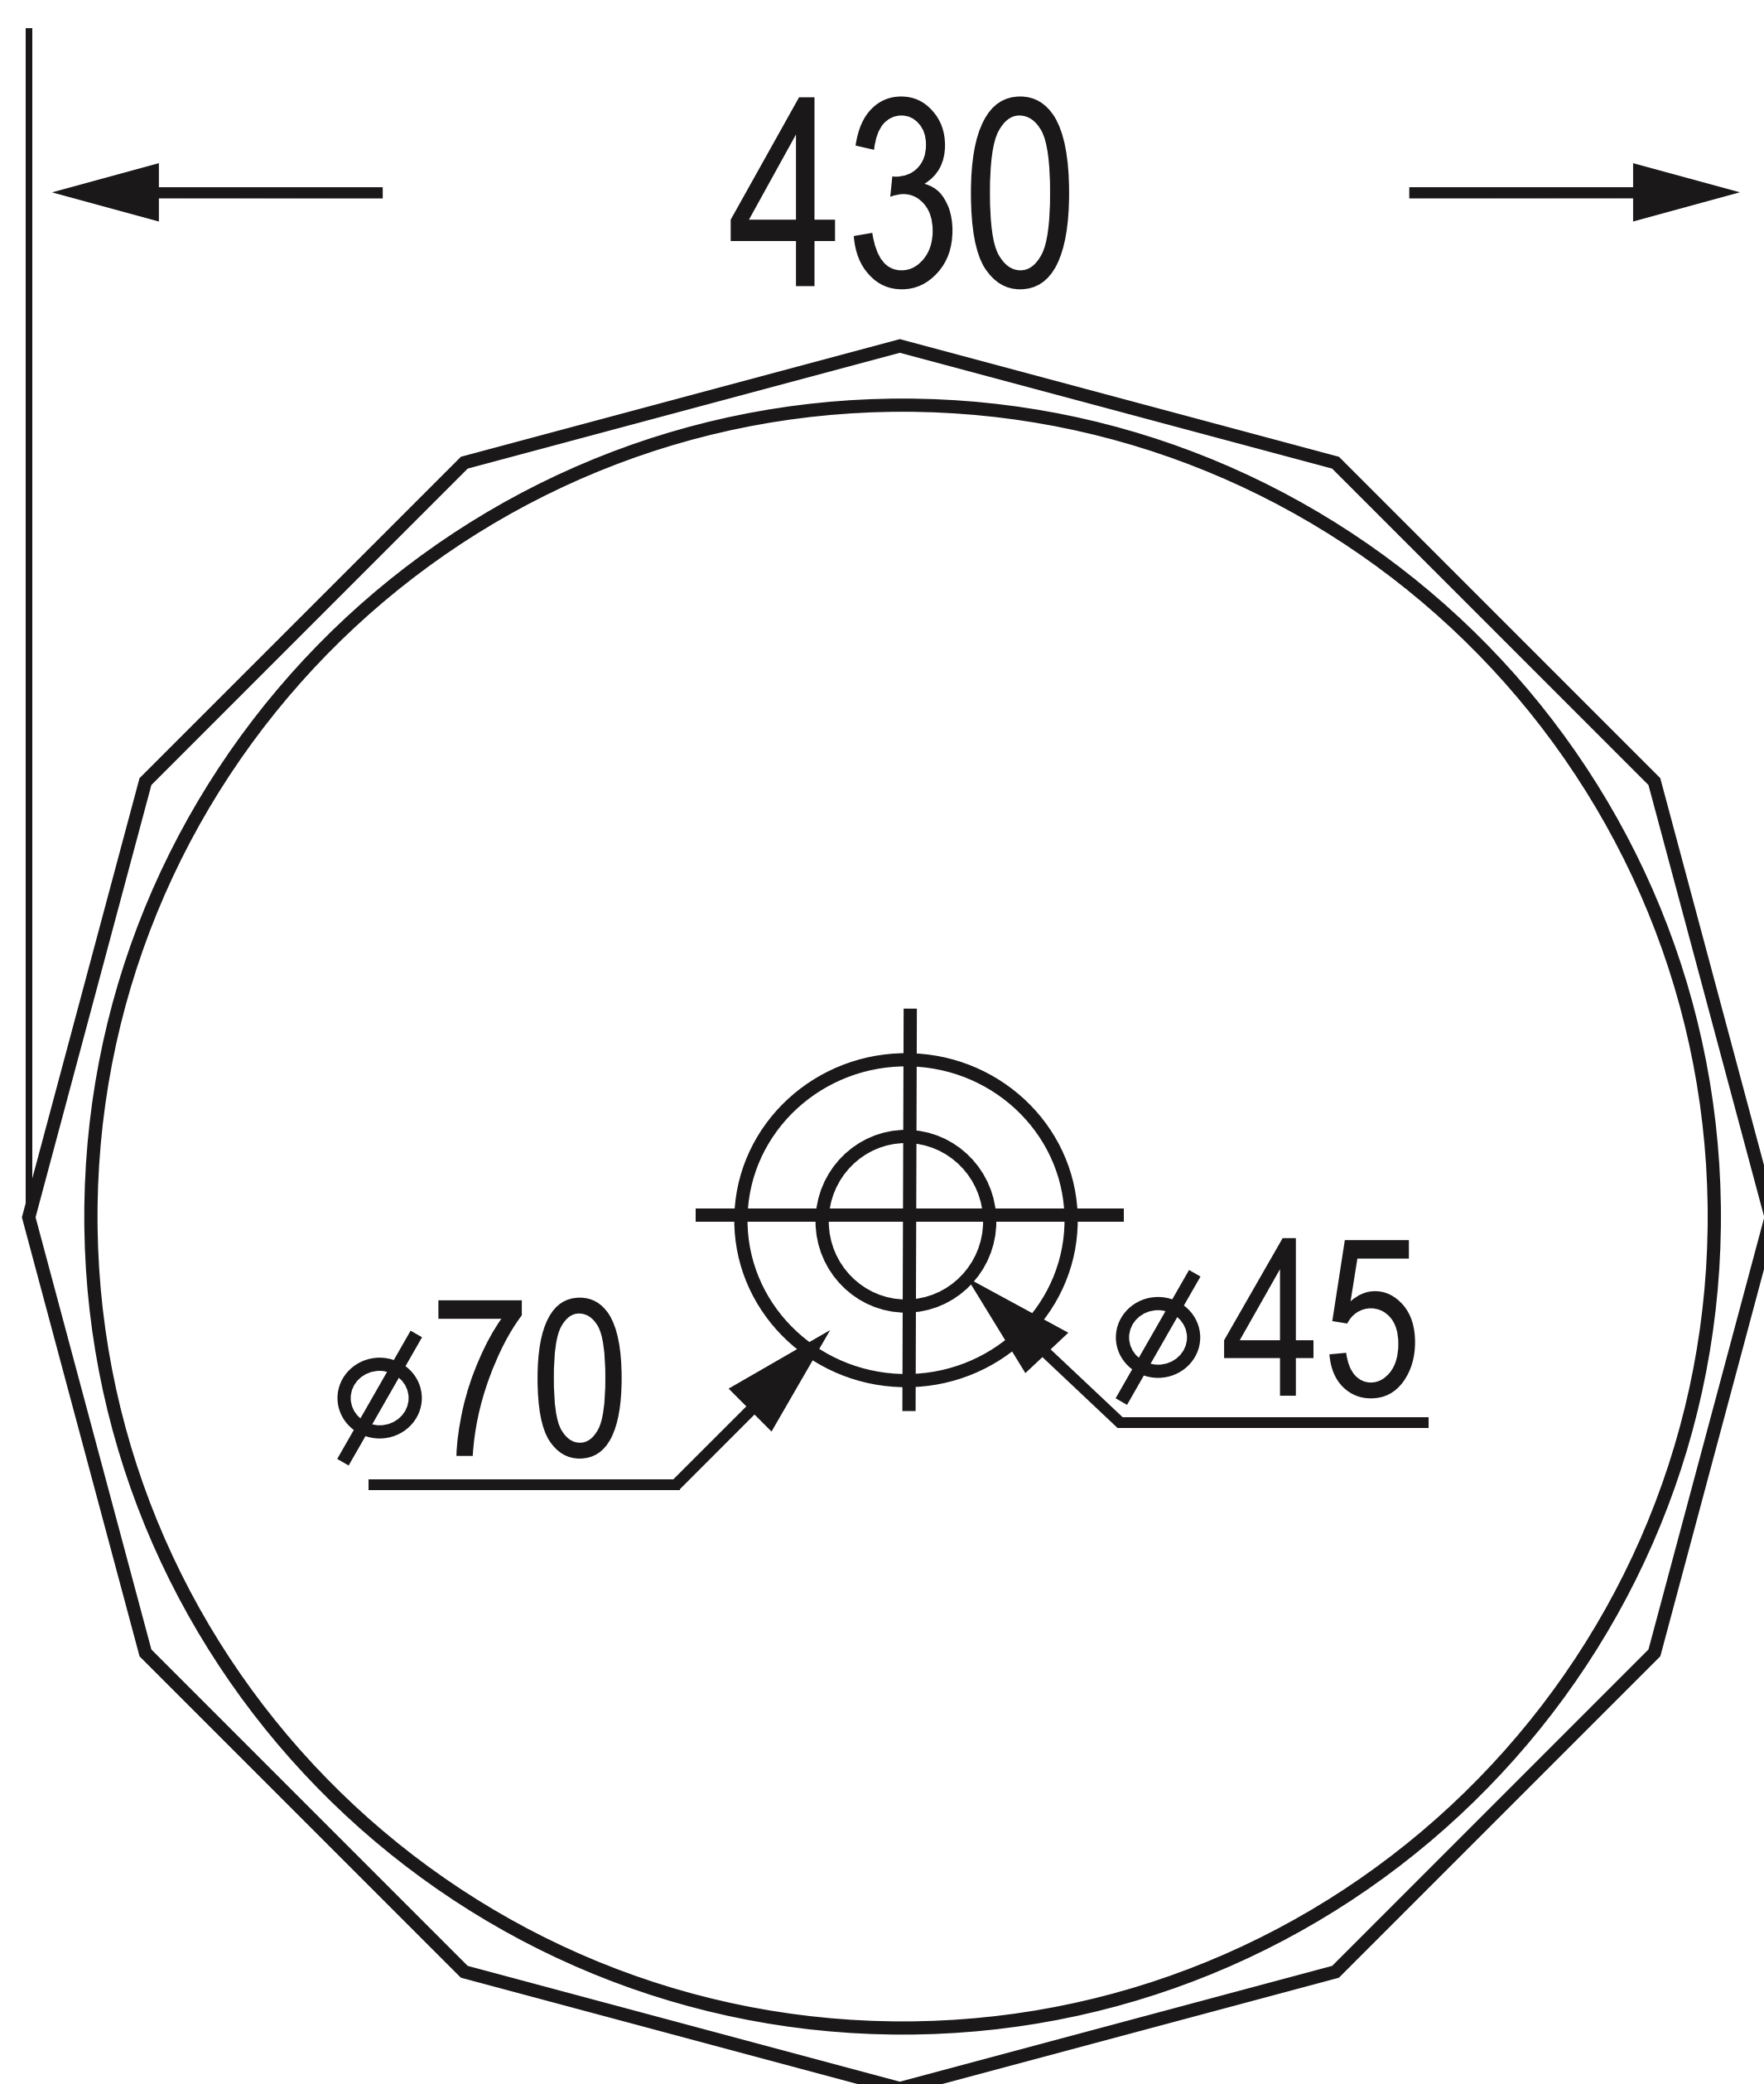

Whit Onyx Stone Basin - Crypton Bianca

Product Code : 9215

Technical Drawing

All dimension are in **mm**